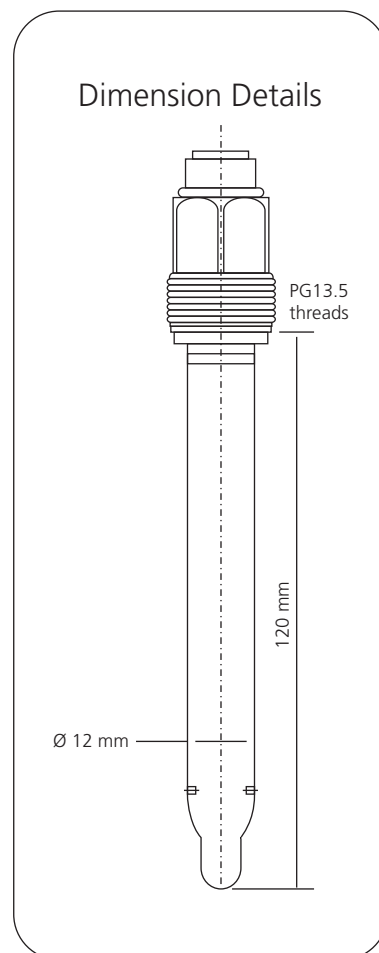

Specifications

- pH range 0 -14
- Temperature range -10 to 80 °C
- Pressure rating Max 2 bar
- Shaft material Glass
- Diaphragm Ceramic
- No of diaphragms 3 nos.
- Reference system EVEREF*
- Reference electrolyte 3M KCL
- Sensor length 120 mm
- Electrical connection AS 7 type
- Electrode head PG 13.5

Model No.

FM 1104

Item No.

HT238999-2805

Accessories

Cable	Length	Item No.
• AS7	1 m	HT355072
• AS7	3 m	HT355059
• AS7	5 m	HT355066
• AS7	10 m	HT355080

2. Flow through chamber available in PP and SS MOC with ½" NPT (F) connections.

Applications

The FM 1104 is suitable for use in the following applications

- Demineralised Water Plants
- Reverse Osmosis Plants
- Boiler Feed Water
- Steam Condensate
- Cooling Water
- and other Pure water applications

* EVEREF reference system enhances the stability of the reference potential and extends the life of the combination electrode considerably.

Doc#CIG/1109/54/V1.R0

Specifications subject to changes without prior notice

www.forbesmarshall.com

Forbes Marshall Pvt. Ltd.
A-34/35, MIDC, Industrial Estate, 'H' Block, Pimpri, Pune - 411 018. India.
Tel.: 91(0)20 - 27442020
Fax: 91(0)20 - 27442040 E-mail: environ@forbesmarshall.com

Domestic:
Ahmedabad, Alibag, Bangalore, Bhopal / Indore, Chandigarh, Chennai, Coimbatore, Delhi, Hyderabad, Jamshedpur, Kolkata, Mumbai, Nagpur, Navi Mumbai, Surat, Trichy, Vadodara, Visakhapatnam

International Operations: exp@forbesmarshall.com
Bangladesh, Bolivia, Canada, Chile, Columbia, Egypt, Indonesia, Kenya, Malaysia, Nepal, Peru, Singapore, Sri Lanka, Thailand, U.A.E., USA, Venezuela

**Forbes
Marshall**

Trusted Partners.
Innovative Solutions.